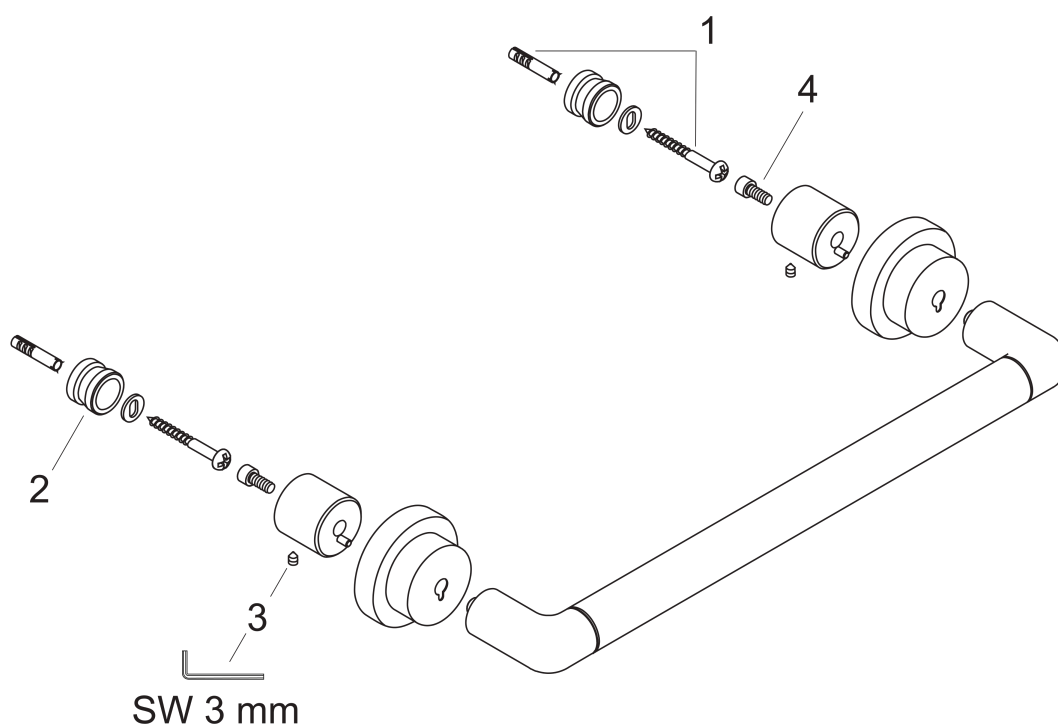

**AXOR Citterio**  
**Towel Bar 24"**  
Finishes : **chrome**    Part no. : **41760000**

## Exploded drawing

Year of production: >04/03

**AXOR Citterio**  
**Towel Bar 24"**  
 Finishes : **chrome**    Part no. : **41760000**

## Spare parts list

Year of production: >04/03

Pos.		Part no.	Price	PU
1	mounting set	40916000	-	1
2	support element	97597000	-	1
3	hollow set screw M6x6	97660000	-	1
4	hexagon socket screw M4x10	97661000	-	1